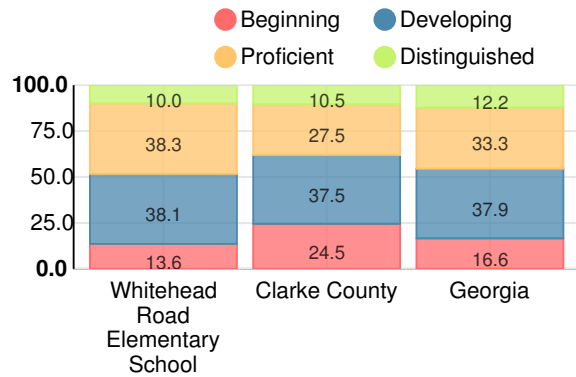

## CCRPI Score

### Whitehead Road Elementary School

Indicator	2018
Content Mastery	63.2
Progress	66.1
Closing Gaps	48.1
Readiness	80.6
<b>CCRPI Score</b>	<b>65.4</b>

### English

Percent of students scoring in each performance level on 2018 Georgia Milestones for elementary grades

### Mathematics

Percent of students scoring in each performance level on 2018 Georgia Milestones for elementary grades