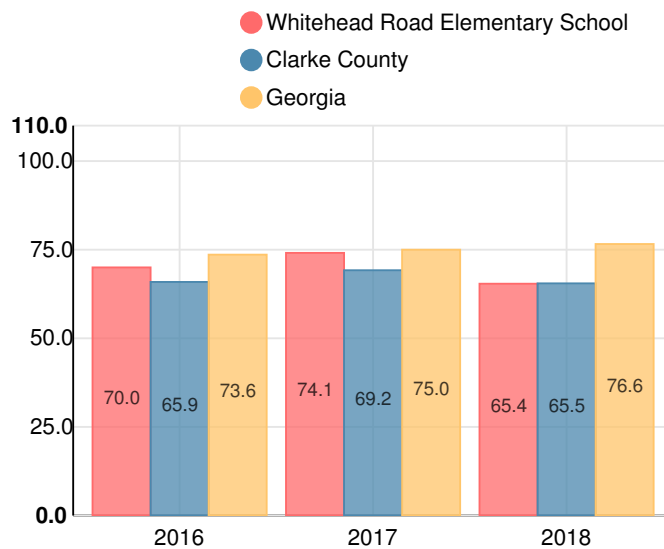

Whitehead Road Elementary School

500 Whitehead Rd, Athens, GA 30606

(706)548-7296

Grades: K-5

Enrollment: 745 students

Performance Snapshot

- Whitehead Road Elementary School's **overall performance is higher than 28% of schools in the state** and is similar to its district.
- Its students' **academic growth is higher than 7% of schools in the state** and lower than its district.
- **46.8% of its 3rd grade students are reading at or above the grade level target.**

School Wide

D
65.4

Year	Whitehead Road Elementary School
2018	D
2017	C
2016	C
2015	C
2014	C

Grade conversion	
A	90 - 100
B	80 - 89.9
C	70 - 79.9
D	60 - 69.9
F	0 - 59.9

CCRPI Single Score