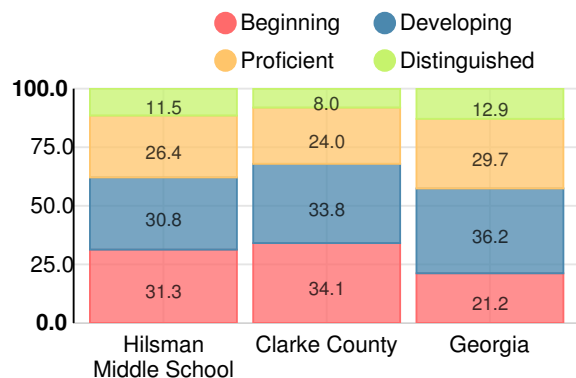

CCRPI Score

Hilsman Middle School

Indicator	2018
Content Mastery	49.4
Progress	74.9
Closing Gaps	25.0
Readiness	73.7
CCRPI Score	59.5

English

Percent of students scoring in each performance level on 2018 Georgia Milestones for middle school grades

Mathematics

Percent of students scoring in each performance level on 2018 Georgia Milestones for middle school grades

Science

Percent of students scoring in each performance level on 2018 Georgia Milestones for middle school grades

Social Studies

Percent of students scoring in each performance level on 2018 Georgia Milestones for middle school grades

Reading at or above the Grade Level Target (8th Grade)

Percent of students in grade 8 achieving Lexile measure greater than 1097