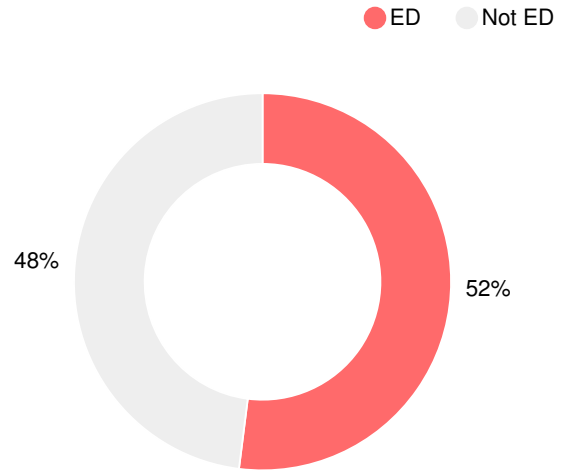

School Climate Star Rating

Financial Efficiency Star Rating

Per Pupil Expenditures

Race/Ethnicity

Economically Disadvantaged (ED)

Students with Disability (SWD)

English Language Learners (ELL)

Middle School

CCRPI Score

Hilsman Middle School

Indicator	2018
Content Mastery	49.4
Progress	74.9
Closing Gaps	25.0
Readiness	73.7
CCRPI Score	59.5

English

Percent of students scoring in each performance level on 2018 Georgia Milestones for middle school grades