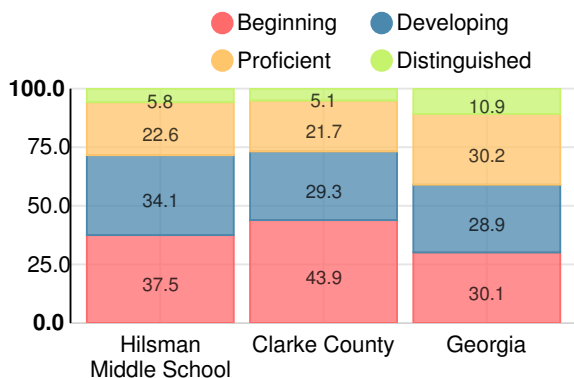

School Climate Star Rating

Financial Efficiency Star Rating

Per Pupil Expenditures

Race/Ethnicity

Economically Disadvantaged (ED)

Students with Disability (SWD)

English Language Learners (ELL)

Middle School

CCRPI Score

Hilsman Middle School

Indicator	2018
Content Mastery	49.4
Progress	74.9
Closing Gaps	25.0
Readiness	73.7
CCRPI Score	59.5

English

Percent of students scoring in each performance level on 2018 Georgia Milestones for middle school grades

Mathematics

Percent of students scoring in each performance level on 2018 Georgia Milestones for middle school grades

Science

Percent of students scoring in each performance level on 2018 Georgia Milestones for middle school grades