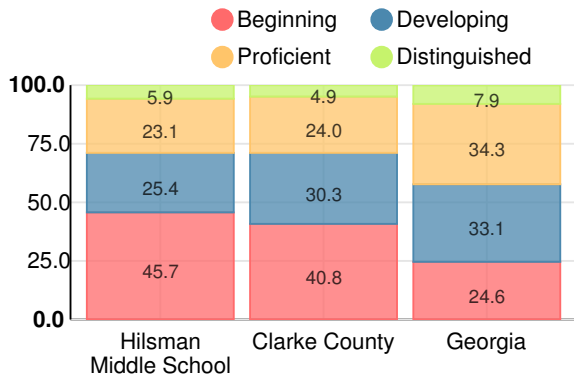

School Climate Star Rating

Financial Efficiency Star Rating

Per Pupil Expenditures

Race/Ethnicity

Economically Disadvantaged (ED)

Students with Disability (SWD)

English Language Learners (ELL)

Middle School

CCRPI Score

Hilsman Middle School

Indicator	2018
Content Mastery	49.4
Progress	74.9
Closing Gaps	25.0
Readiness	73.7
CCRPI Score	59.5

English

Percent of students scoring in each performance level on 2018 Georgia Milestones for middle school grades