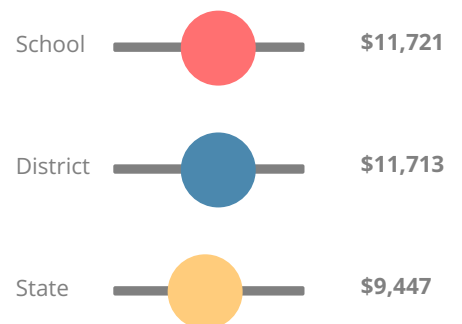

School Wide

F

59.5

Year	Hilsman Middle School
2018	F
2017	C
2016	D
2015	C
2014	C

Grade conversion	
A	90 - 100
B	80 - 89.9
C	70 - 79.9
D	60 - 69.9
F	0 - 59.9

CCRPI Single Score

Student Mobility Rate

16.1%

School Climate Star Rating

Financial Efficiency Star Rating

Per Pupil Expenditures

Race/Ethnicity

Economically Disadvantaged (ED)

Students with Disability (SWD)

English Language Learners (ELL)

Middle School