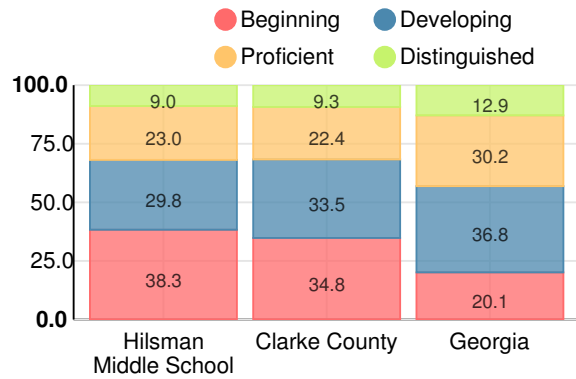

School Climate Star Rating

Financial Efficiency Star Rating

Per Pupil Expenditures

Race/Ethnicity

Economically Disadvantaged (ED)

Students with Disability (SWD)

English Language Learners (ELL)

Middle School

CCRPI Score

Hilsman Middle School

Indicator	2018
Content Mastery	49.4
Progress	74.9
Closing Gaps	25.0
Readiness	73.7
CCRPI Score	59.5

English

Percent of students scoring in each performance level on 2018 Georgia Milestones for middle school grades

Mathematics

Percent of students scoring in each performance level on 2018 Georgia Milestones for middle school grades

Science

Percent of students scoring in each performance level on 2018 Georgia Milestones for middle school grades