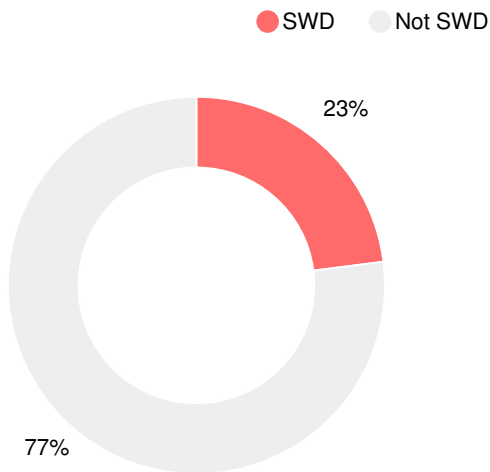

School Climate Star Rating

Financial Efficiency Star Rating

Per Pupil Expenditures

Race/Ethnicity

Economically Disadvantaged (ED)

Students with Disability (SWD)

English Language Learners (ELL)

Middle School

CCRPI Score

Hilsman Middle School

Indicator	2018
Content Mastery	49.4
Progress	74.9
Closing Gaps	25.0
Readiness	73.7
CCRPI Score	59.5

English

Percent of students scoring in each performance level on 2018 Georgia Milestones for middle school grades