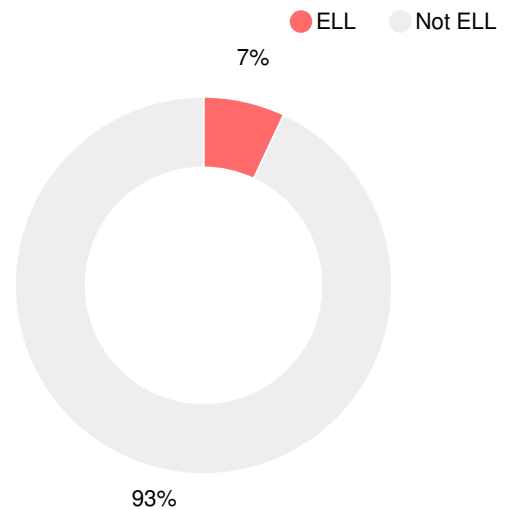

School Climate Star Rating

Financial Efficiency Star Rating

Per Pupil Expenditures

Race/Ethnicity

Economically Disadvantaged (ED)

Students with Disability (SWD)

English Language Learners (ELL)

Middle School

CCRPI Score

Hilsman Middle School

Indicator	2018
Content Mastery	49.4
Progress	74.9
Closing Gaps	25.0
Readiness	73.7
CCRPI Score	59.5

English

Percent of students scoring in each performance level on 2018 Georgia Milestones for middle school grades