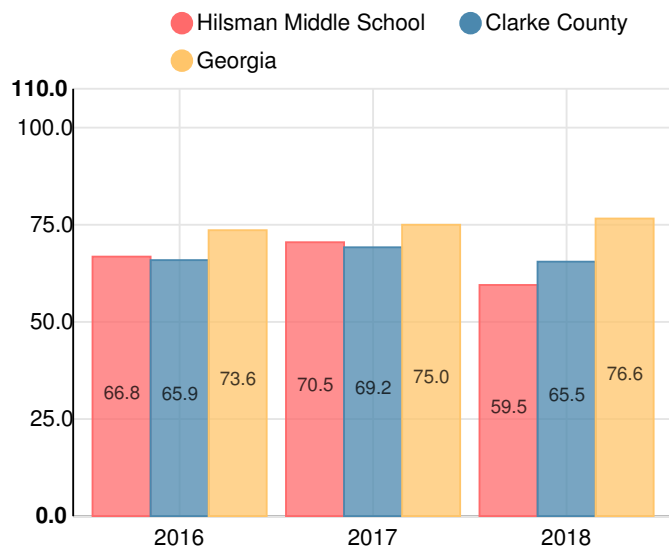

Hilsman Middle School

 870 Gaines School Rd, Athens, GA 30605

 (706)548-7281

 Grades: 6-8

 Enrollment: 694 students

Performance Snapshot

- Hilsman Middle School's **overall performance is higher than 14% of schools in the state** and is lower than its district.
- Its students' **academic growth is higher than 25% of schools in the state** and higher than its district.
- 44.2% of its 8th grade students are reading at or above the grade level target.**

School Wide

F

59.5

Year	Hilsman Middle School
2018	F
2017	C
2016	D
2015	C
2014	C

Grade conversion	
A	90 - 100
B	80 - 89.9
C	70 - 79.9
D	60 - 69.9
F	0 - 59.9

CCRPI Single Score

Student Mobility Rate

16.1%