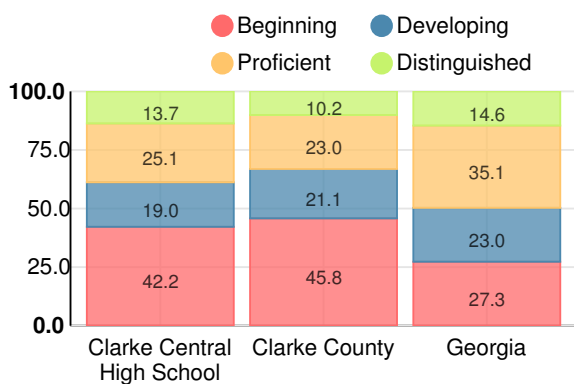

School Climate Star Rating

Financial Efficiency Star Rating

Per Pupil Expenditures

Race/Ethnicity

Economically Disadvantaged (ED)

Students with Disability (SWD)

English Language Learners (ELL)

High School

CCRPI Score

Clarke Central High School

Indicator	2018
Content Mastery	59.3
Progress	77.6
Closing Gaps	42.7
Readiness	68.8
Graduation Rate	86.4
CCRPI Score	68.6

American Literature & Composition

Percent of students scoring in each performance level on 2018 Georgia Milestones

Coordinate Algebra/Algebra I

Percent of students scoring in each performance level on 2018 Georgia Milestones

Biology

Percent of students scoring in each performance level on 2018 Georgia Milestones

US History

Percent of students scoring in each performance level on 2018 Georgia Milestones

College & Career Readiness

Percent of 12th grade students who are college and career ready

Accelerated Course Taking

Percent of high school graduates earning high school credit for accelerated enrollment