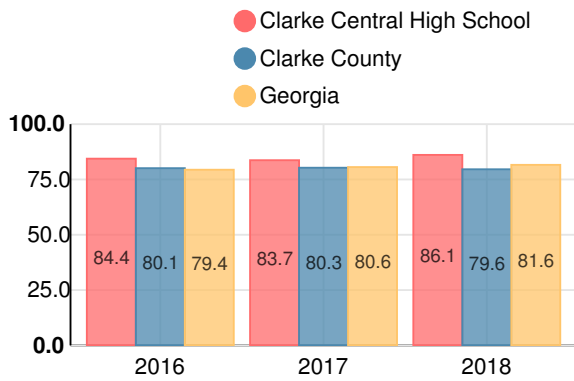

Four-Year Graduation Rate