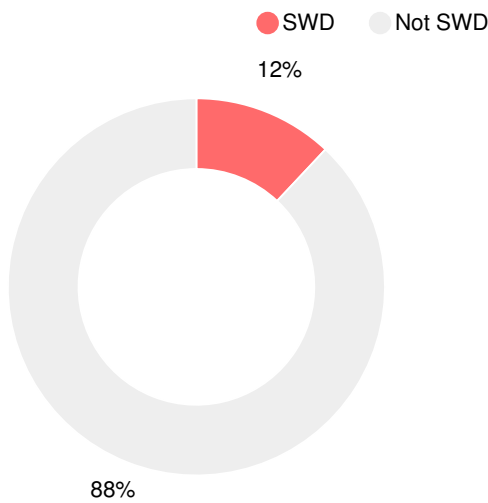

School Climate Star Rating

Financial Efficiency Star Rating

Per Pupil Expenditures

Race/Ethnicity

Economically Disadvantaged (ED)

Students with Disability (SWD)

English Language Learners (ELL)

High School

CCRPI Score

Clarke Central High School

Indicator	2018
Content Mastery	59.3
Progress	77.6
Closing Gaps	42.7
Readiness	68.8
Graduation Rate	86.4
CCRPI Score	68.6

American Literature & Composition

Percent of students scoring in each performance level on 2018 Georgia Milestones