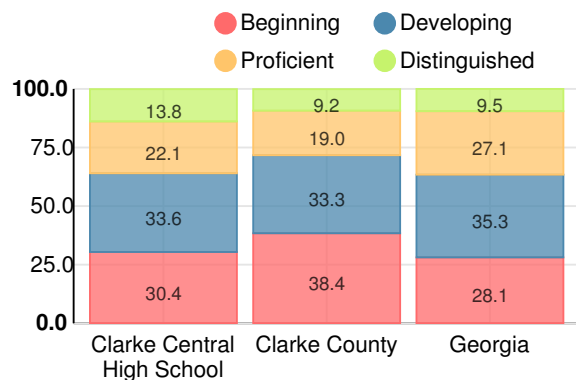

School Climate Star Rating

Financial Efficiency Star Rating

Per Pupil Expenditures

Race/Ethnicity

Economically Disadvantaged (ED)

Students with Disability (SWD)

English Language Learners (ELL)

High School

CCRPI Score

Clarke Central High School

Indicator	2018
Content Mastery	59.3
Progress	77.6
Closing Gaps	42.7
Readiness	68.8
Graduation Rate	86.4
CCRPI Score	68.6

American Literature & Composition

Percent of students scoring in each performance level on 2018 Georgia Milestones

Coordinate Algebra/Algebra I

Percent of students scoring in each performance level on 2018 Georgia Milestones

Biology

Percent of students scoring in each performance level on 2018 Georgia Milestones

US History