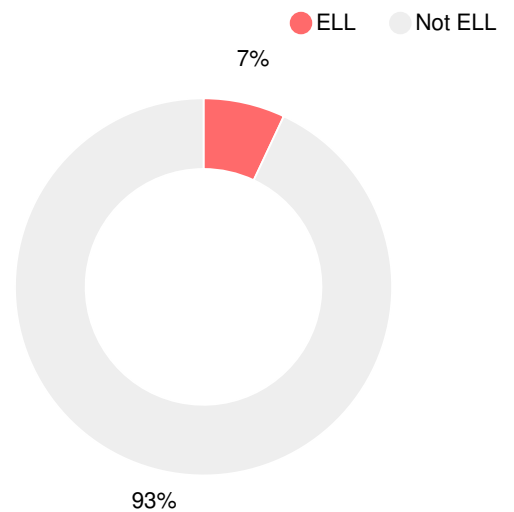

School Climate Star Rating

Financial Efficiency Star Rating

Per Pupil Expenditures

Race/Ethnicity

Economically Disadvantaged (ED)

Students with Disability (SWD)

English Language Learners (ELL)

High School

CCRPI Score

Clarke Central High School

Indicator	2018
Content Mastery	59.3
Progress	77.6
Closing Gaps	42.7
Readiness	68.8
Graduation Rate	86.4
CCRPI Score	68.6

American Literature & Composition

Percent of students scoring in each performance level on 2018 Georgia Milestones