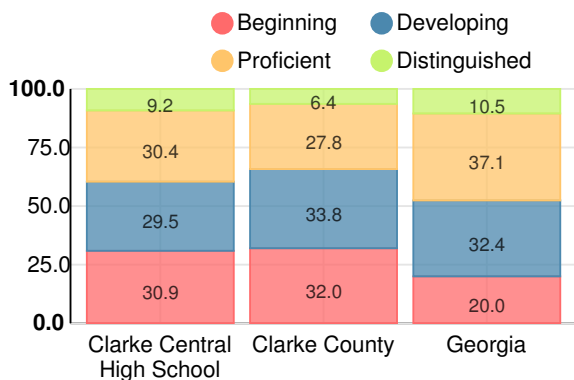

School Wide

D
68.6

Year	Clarke Central High School
2018	D
2017	C
2016	C
2015	D
2014	D

Grade conversion	
A	90 - 100
B	80 - 89.9
C	70 - 79.9
D	60 - 69.9
F	0 - 59.9

CCRPI Single Score

Student Mobility Rate

16.7%

School Climate Star Rating

Financial Efficiency Star Rating

Per Pupil Expenditures

Race/Ethnicity

Economically Disadvantaged (ED)

Students with Disability (SWD)

English Language Learners (ELL)

High School

CCRPI Score

Clarke Central High School

Indicator	2018
Content Mastery	59.3
Progress	77.6
Closing Gaps	42.7
Readiness	68.8
Graduation Rate	86.4
CCRPI Score	68.6

American Literature & Composition

Percent of students scoring in each performance level on 2018 Georgia Milestones

Coordinate Algebra/Algebra I

Percent of students scoring in each performance level on 2018 Georgia Milestones

Biology

Percent of students scoring in each performance level on 2018 Georgia Milestones

US History