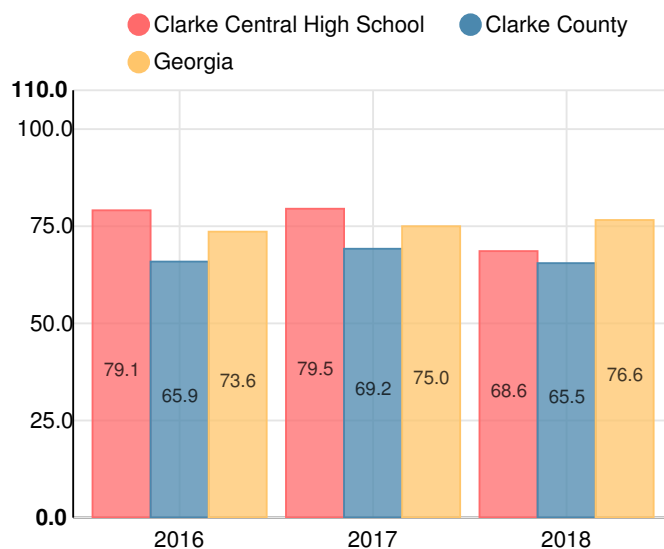

Clarke Central High School

 350 S Milledge Ave, Athens, GA 30605

 (706)357-5200

 Grades: 9-12

 Enrollment: 1690 students

Performance Snapshot

- Clarke Central High School's **overall performance is higher than 38% of schools in the state** and is higher than its district.
- Its students' **academic growth is higher than 34% of schools in the state** and higher than its district.
- Its **four-year graduation rate is 86.1%**, which is **higher than 43% of high schools in the state** and higher than its district.
- **46.8% of graduates are college and career ready.**

School Wide

D
68.6

Year	Clarke Central High School
2018	D
2017	C
2016	C
2015	D
2014	D

Grade conversion	
A	90 - 100
B	80 - 89.9
C	70 - 79.9
D	60 - 69.9
F	0 - 59.9

CCRPI Single Score

Student Mobility Rate

16.7%