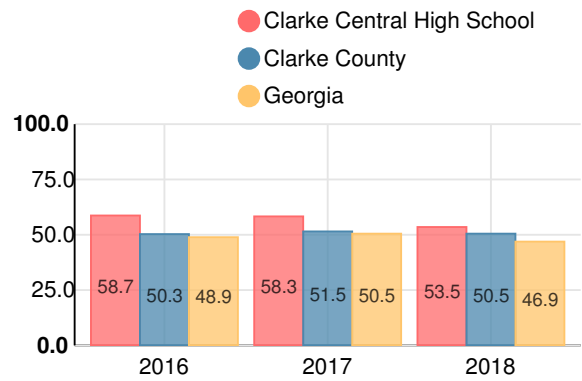

Coordinate Algebra/Algebra I

Percent of students scoring in each performance level on 2018 Georgia Milestones

Biology

Percent of students scoring in each performance level on 2018 Georgia Milestones

US History

Percent of students scoring in each performance level on 2018 Georgia Milestones

College & Career Readiness

Percent of 12th grade students who are college and career ready

Accelerated Course Taking

Percent of high school graduates earning high school credit for accelerated enrollment