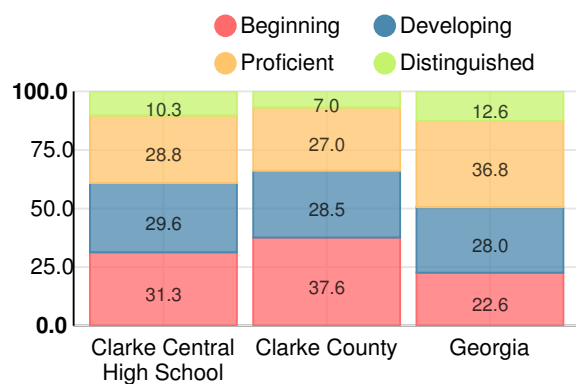

CCRPI Score

Clarke Central High School

Indicator	2018
Content Mastery	59.3
Progress	77.6
Closing Gaps	42.7
Readiness	68.8
Graduation Rate	86.4
CCRPI Score	68.6

American Literature & Composition

Percent of students scoring in each performance level on 2018 Georgia Milestones

Coordinate Algebra/Algebra I

Percent of students scoring in each performance level on 2018 Georgia Milestones

Biology

Percent of students scoring in each performance level on 2018 Georgia Milestones

US History

Percent of students scoring in each performance level on 2018 Georgia Milestones

College & Career Readiness

Percent of 12th grade students who are college and career ready

Accelerated Course Taking

Percent of high school graduates earning high school credit for accelerated enrollment