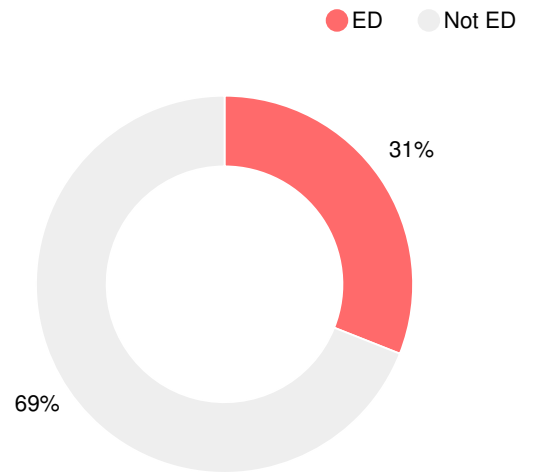

School Climate Star Rating

Financial Efficiency Star Rating

Per Pupil Expenditures

Race/Ethnicity

Economically Disadvantaged (ED)

Students with Disability (SWD)

English Language Learners (ELL)

High School

CCRPI Score

Clarke Central High School

Indicator	2018
Content Mastery	59.3
Progress	77.6
Closing Gaps	42.7
Readiness	68.8
Graduation Rate	86.4
CCRPI Score	68.6

American Literature & Composition

Percent of students scoring in each performance level on 2018 Georgia Milestones