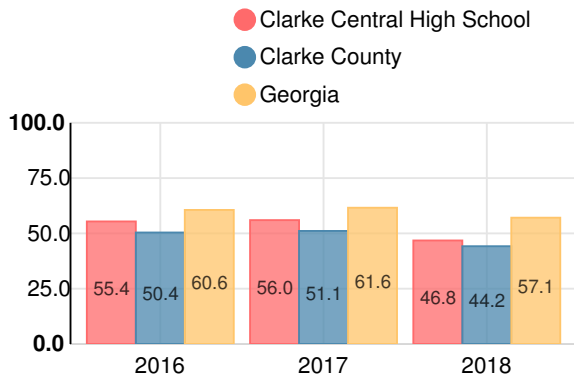

College & Career Readiness

Percent of 12th grade students who are college and career ready