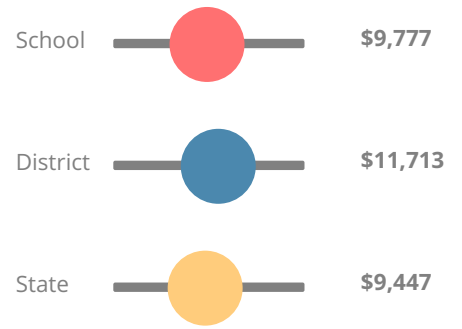

School Wide

D
68.6

Year	Clarke Central High School
2018	D
2017	C
2016	C
2015	D
2014	D

Grade conversion	
A	90 - 100
B	80 - 89.9
C	70 - 79.9
D	60 - 69.9
F	0 - 59.9

CCRPI Single Score

Student Mobility Rate

16.7%

School Climate Star Rating

Financial Efficiency Star Rating

Per Pupil Expenditures

Race/Ethnicity

Economically Disadvantaged (ED)

Students with Disability (SWD)

English Language Learners (ELL)

High School